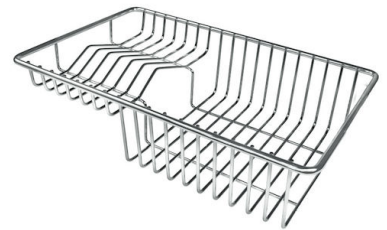

## OPTIONAL ACCESSORIES

**Glass chopping board**  
8633 300

**Glass chopping board**  
8631 300

**HPDE Chopping board**  
8657 001

**HPDE Twin chopping board**  
8644 101

**Stainless steel basket**  
8611 000

**Stainless steel plate rack**  
8100 303  
\* only in combination with the accessory  
8644 101

**Stainless steel plate rack**  
8100 201

**White bowl**  
8153 100

**Graters kit with ring-holder and  
food collection tray**  
8159 101  
\* only in combination with the accessory  
8644 101