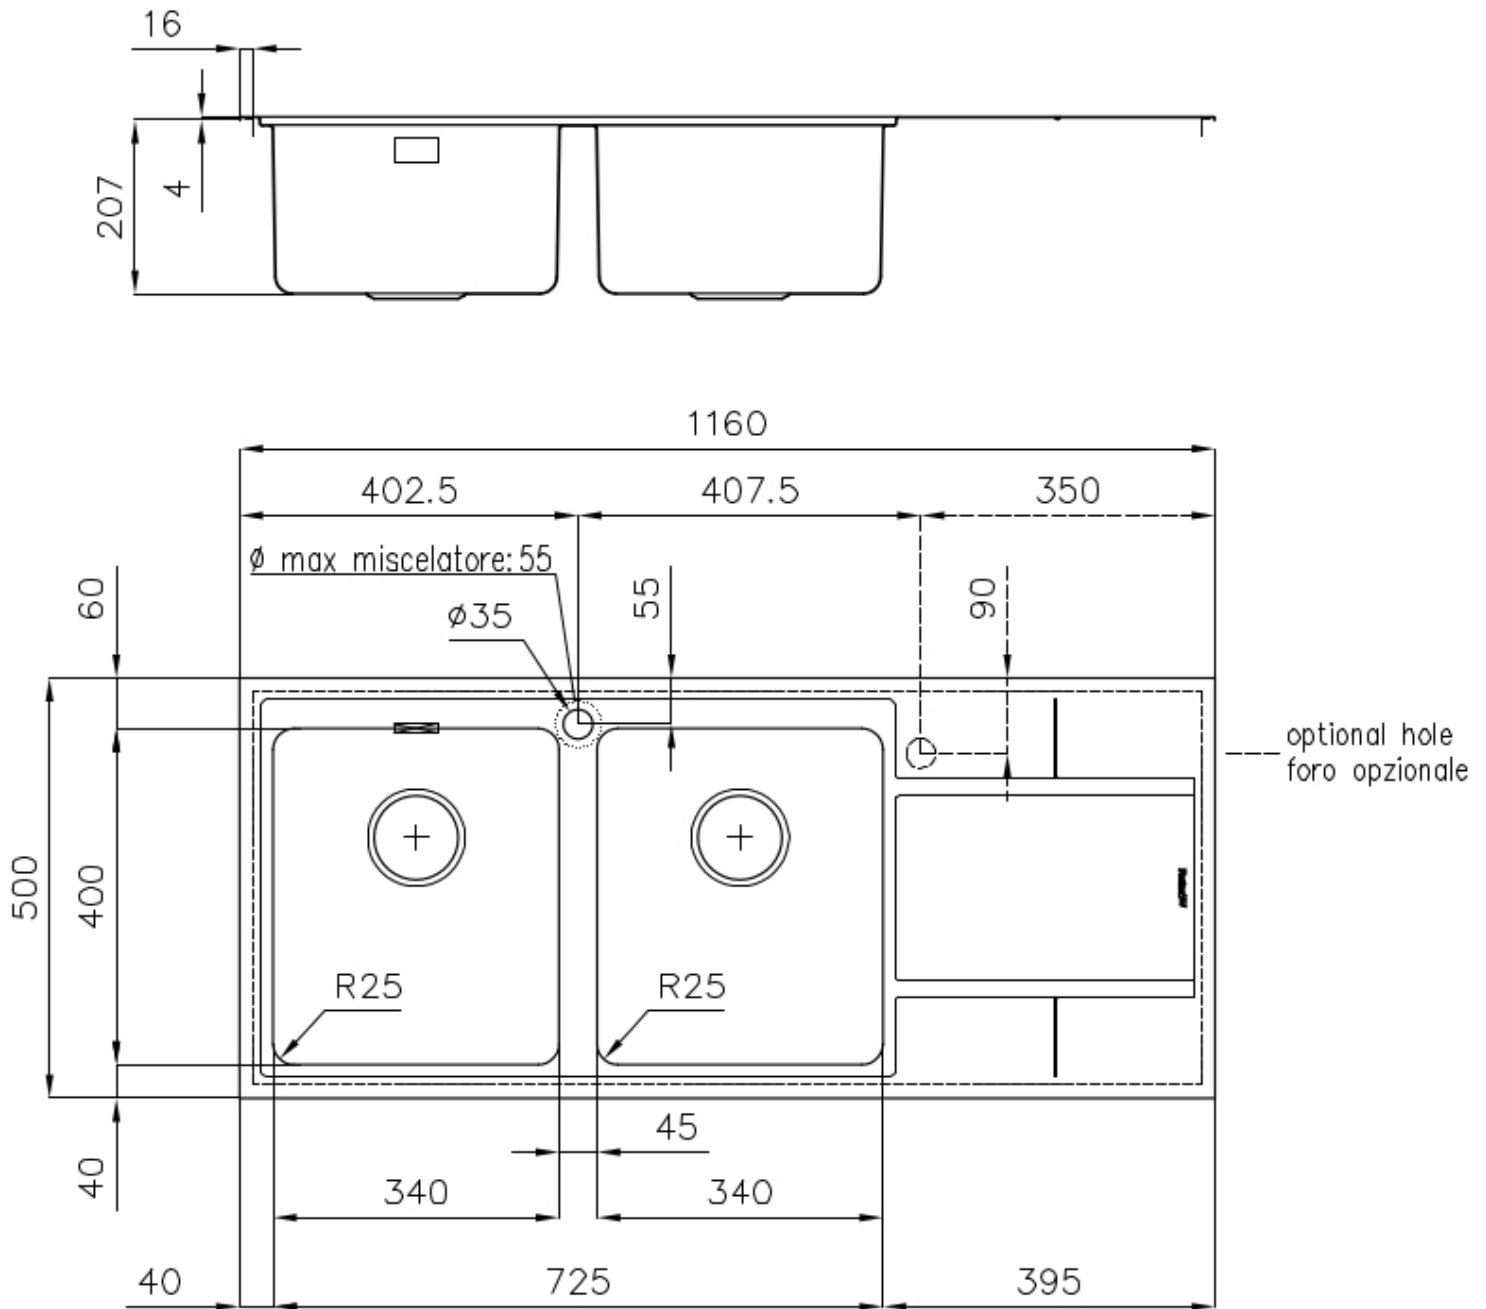

TECHNICAL DATA